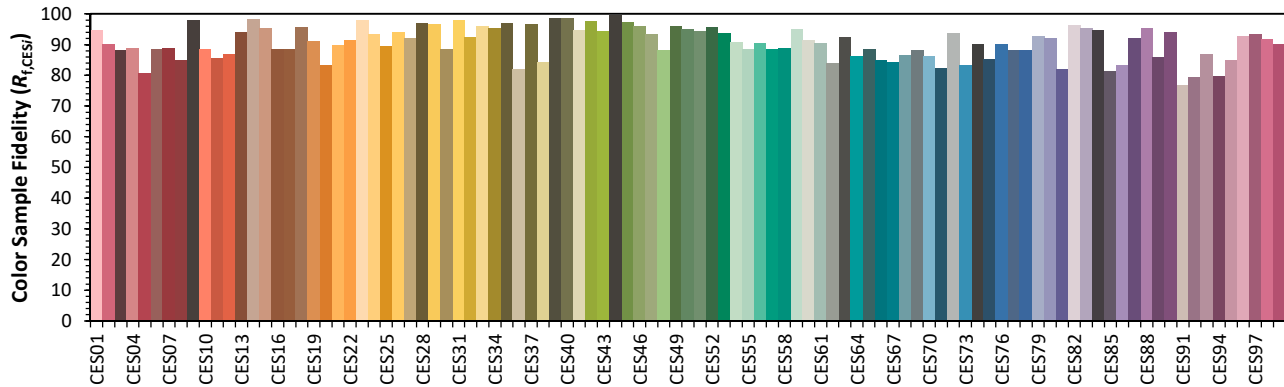

# IES TM-30-18 Color Rendition Report

**Source:** XOB32 9030  
**Date:** 6/3/2020

**Manufacturer:** Xicato  
**Model:** XOB32

**Notes:** This is a recommended method for displaying IES TM-30-18 information.

$x$  0.4352  
 $y$  0.3950  
 $u'$  0.2534  
 $v'$  0.5175

CIE 13.3-1995 (CRI)	
$R_a$	93
$R_g$	62