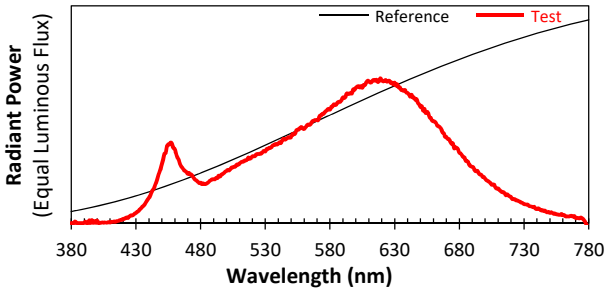

# IES TM-30-18 Color Rendition Report

**Source:** XOB32 9030  
**Date:** 6/3/2020

**Manufacturer:** Xicato  
**Model:** XOB32

**Notes:** This is a recommended method for displaying IES TM-30-18 information.

$x$  0.4352  
 $y$  0.3950  
 $u'$  0.2534  
 $v'$  0.5175

CIE 13.3-1995 (CRI)	
$R_a$	93
$R_g$	62