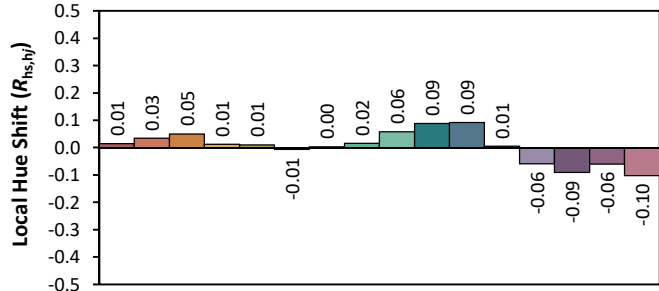

# IES TM-30-18 Color Rendition Report

**Source:** XOB32 9030  
**Date:** 6/3/2020

**Manufacturer:** Xicato  
**Model:** XOB32

**Notes:** This is a recommended method for displaying IES TM-30-18 information.

$x$  0.4352  
 $y$  0.3950  
 $u'$  0.2534  
 $v'$  0.5175

CIE 13.3-1995 (CRI)	
$R_a$	93
$R_g$	62