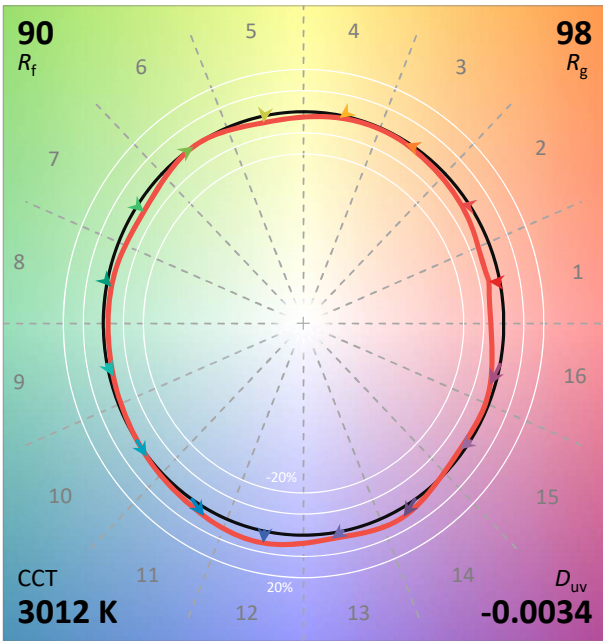

# IES TM-30-18 Color Rendition Report

**Source:** XOB32 9030  
**Date:** 6/3/2020

**Manufacturer:** Xicato  
**Model:** XOB32

**Notes:** This is a recommended method for displaying IES TM-30-18 information.

$x$  0.4352  
 $y$  0.3950  
 $u'$  0.2534  
 $v'$  0.5175

CIE 13.3-1995 (CRI)	
$R_a$	93
$R_g$	62