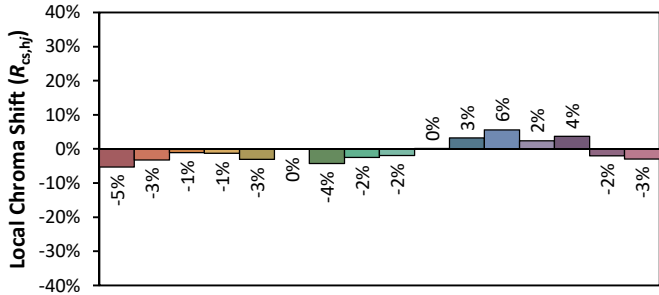

# IES TM-30-18 Color Rendition Report

**Source:** XOB32 9030  
**Date:** 6/3/2020

**Manufacturer:** Xicato  
**Model:** XOB32

**Notes:** This is a recommended method for displaying IES TM-30-18 information.

$x$  0.4352  
 $y$  0.3950  
 $u'$  0.2534  
 $v'$  0.5175

CIE 13.3-1995 (CRI)	
$R_a$	93
$R_g$	62