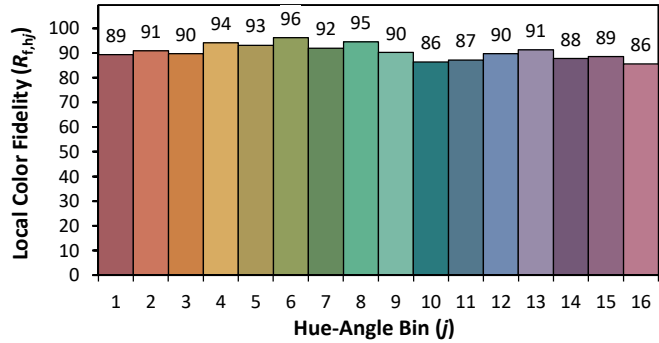

# IES TM-30-18 Color Rendition Report

**Source:** XOB32 9030  
**Date:** 6/3/2020

**Manufacturer:** Xicato  
**Model:** XOB32

**Notes:** This is a recommended method for displaying IES TM-30-18 information.

$x$  0.4352  
 $y$  0.3950  
 $u'$  0.2534  
 $v'$  0.5175

CIE 13.3-1995 (CRI)	
$R_a$	93
$R_g$	62